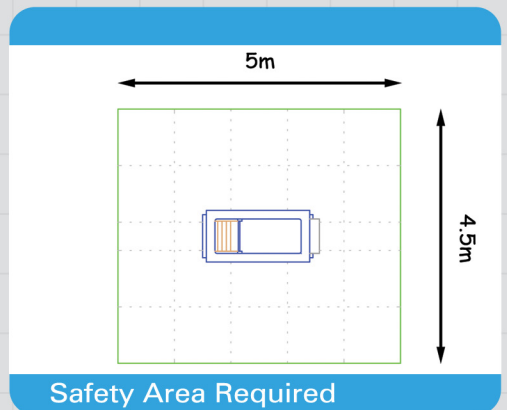

## 3363 - Mini Carriage Slide

Role Play

Socialising

Climbing

Imagination

Educational

Unit 1C, St Columb Ind. Est., St Columb Major,  
Cornwall. TR9 6SF • Tel: 01637 881444  
email: [info@outdoorplaypeople.co.uk](mailto:info@outdoorplaypeople.co.uk)  
website: [www.outdoorplaypeople.co.uk](http://www.outdoorplaypeople.co.uk)