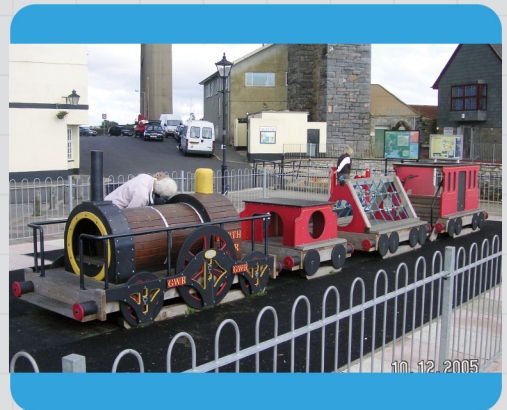

## 3363 - Mini Carriage Slide

Role Play

Socialising

Climbing

Imagination

Educational

Unit 1C, St Columb Ind. Est., St Columb Major,  
Cornwall. TR9 6SF • Tel: 01637 881444  
email: [info@outdoorplaypeople.co.uk](mailto:info@outdoorplaypeople.co.uk)  
website: [www.outdoorplaypeople.co.uk](http://www.outdoorplaypeople.co.uk)