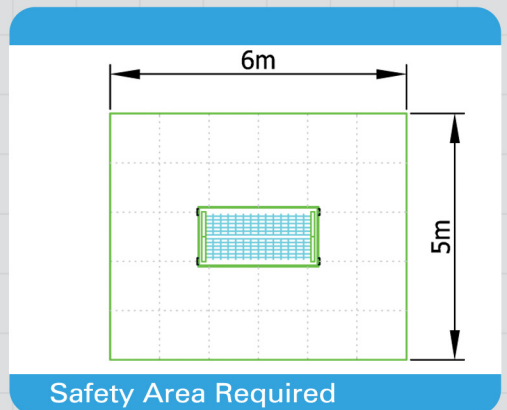

## 3356 - Wagonette

Role Play

Socialising

Crawling

Imagination

Educational

Safety Area Required

Unit 1C, St Columb Ind. Est., St Columb Major,  
Cornwall. TR9 6SF • Tel: 01637 881444