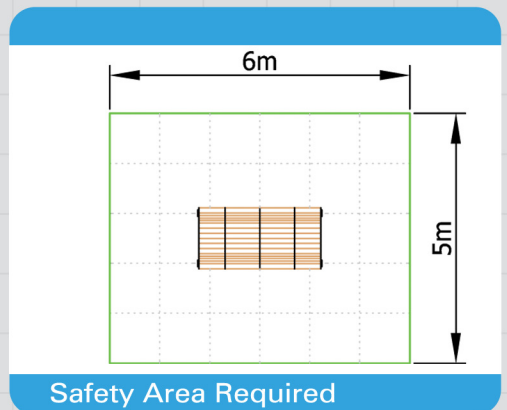

3355 - Log Truck

Role Play

Socialising

Crawling

Imagination

Educational

Safety Area Required

Unit 1C, St Columb Ind. Est., St Columb Major,
Cornwall. TR9 6SF • Tel: 01637 881444
email: info@outdoorplaypeople.co.uk
website: www.outdoorplaypeople.co.uk