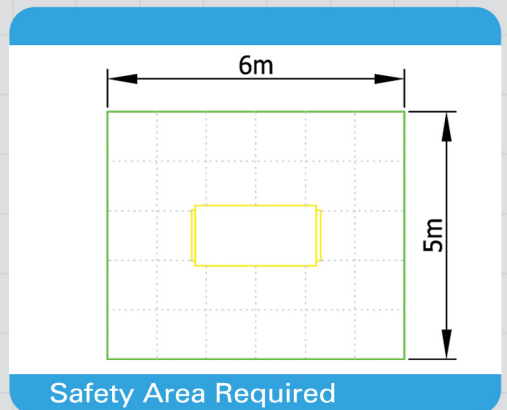

3353 - Seated Carriage

Role Play

Socialising

Crawling

Imagination

Educational

Safety Area Required

Unit 1C, St Columb Ind. Est., St Columb Major,
Cornwall. TR9 6SF • Tel: 01637 881444
email: info@outdoorplaypeople.co.uk
website: www.outdoorplaypeople.co.uk