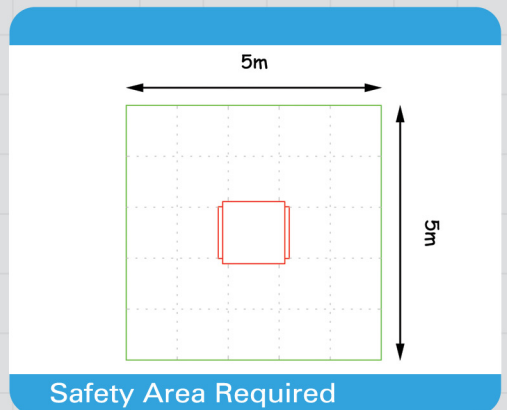

Role Play

Socialising

Crawling

Imagination

Educational

Safety Area Required

Unit 1C, St Columb Ind. Est., St Columb Major,
Cornwall. TR9 6SF • Tel: 01637 881444

email: info@outdoorplaypeople.co.uk
website: www.outdoorplaypeople.co.uk