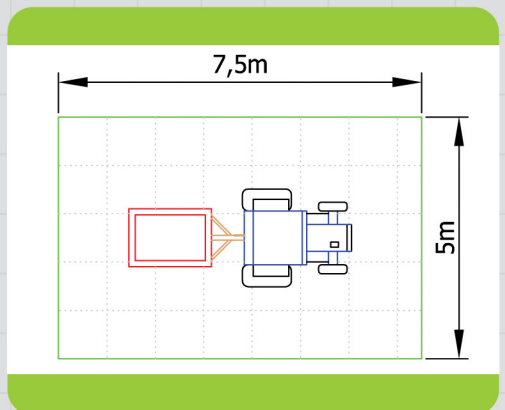

3333 - Open Trailer

Educational

Socialising

Role Play

Imagination

Climbing

Unit 1C, St Columb Ind. Est., St Columb Major,
Cornwall. TR9 6SF • Tel: 01637 881444

email: info@outdoorplaypeople.co.uk
website: www.outdoorplaypeople.co.uk