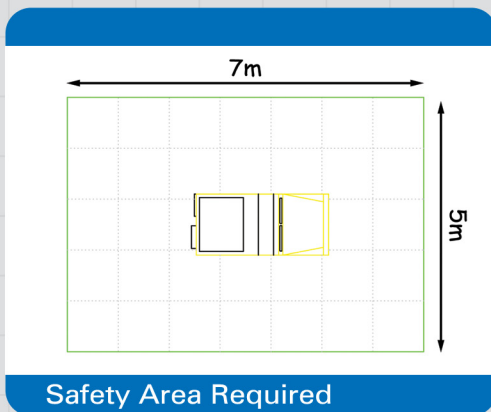

## 3326 - Coastguard Landrover

Role Play

Socialising

Imagination

Climbing

Educational

Unit 1C, St Columb Ind. Est., St Columb Major,  
Cornwall. TR9 6SF • Tel: 01637 881444

email: [info@outdoorplaypeople.co.uk](mailto:info@outdoorplaypeople.co.uk)  
website: [www.outdoorplaypeople.co.uk](http://www.outdoorplaypeople.co.uk)