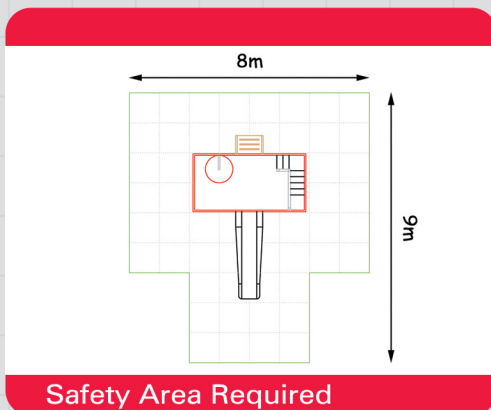

3318 - Playbus

Role Play

Socialising

Imagination

Climbing

Educational

Safety Area Required

Unit 1C, St Columb Ind. Est., St Columb Major,  
Cornwall. TR9 6SF • Tel: 01637 881444