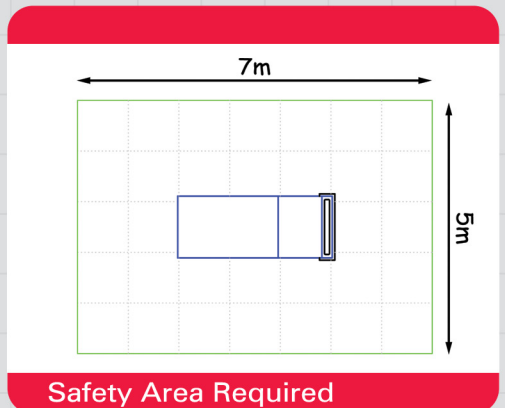

## 3316 - Club Camper

Role Play

Socialising

Imagination

Climbing

Educational

Safety Area Required

Unit 1C, St Columb Ind. Est., St Columb Major,  
Cornwall. TR9 6SF • Tel: 01637 881444