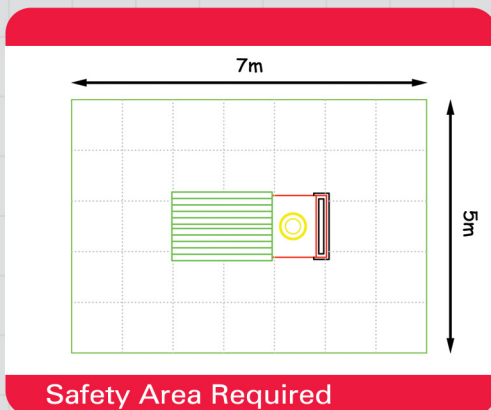

3314 - Ice Cream Van

Role Play

Socialising

Imagination

Climbing

Educational

Safety Area Required

Unit 1C, St Columb Ind. Est., St Columb Major,
Cornwall. TR9 6SF • Tel: 01637 881444
email: info@outdoorplaypeople.co.uk
website: www.outdoorplaypeople.co.uk