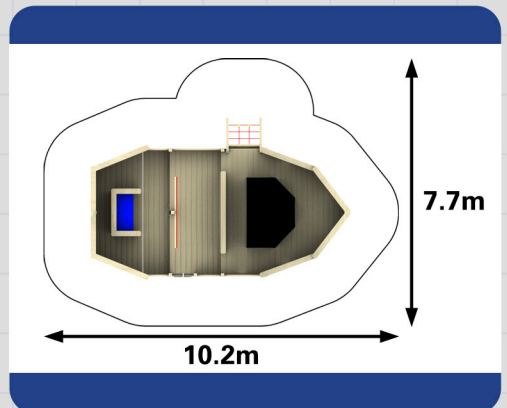

3258 - Beachside Boat

Role Play

Socialising

Imagination

Balancing

Inclusive

Unit 1C, St Columb Ind. Est., St Columb Major, Cornwall. TR9 6SF • Tel: 01637 881444

email: info@outdoorplaypeople.co.uk
website: www.outdoorplaypeople.co.uk