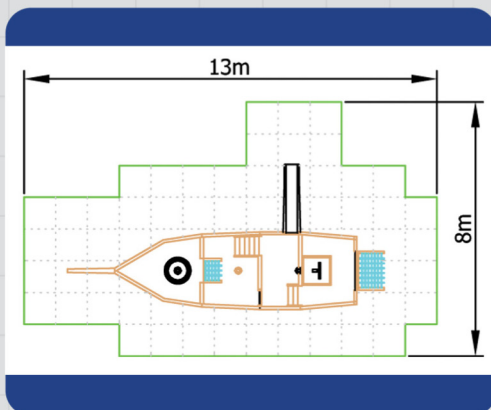

## 3254 - The Coverack Queen

Role Play

Socialising

Imagination

Sliding

Crawling

Unit 1C, St Columb Ind. Est., St Columb Major,  
Cornwall. TR9 6SF • Tel: 01637 881444

email: [info@outdoorplaypeople.co.uk](mailto:info@outdoorplaypeople.co.uk)  
website: [www.outdoorplaypeople.co.uk](http://www.outdoorplaypeople.co.uk)