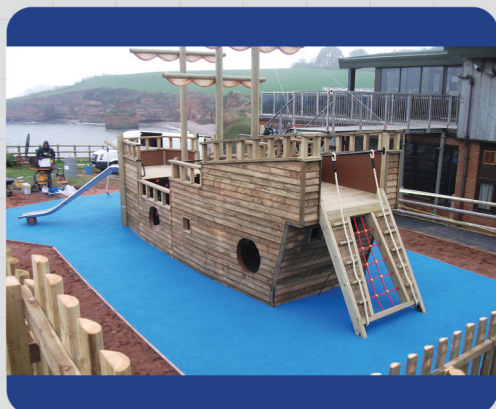

## 3254 - The Coverack Queen

Role Play

Socialising

Imagination

Sliding

Crawling

Unit 1C, St Columb Ind. Est., St Columb Major,  
Cornwall. TR9 6SF • Tel: 01637 881444

email: [info@outdoorplaypeople.co.uk](mailto:info@outdoorplaypeople.co.uk)  
website: [www.outdoorplaypeople.co.uk](http://www.outdoorplaypeople.co.uk)