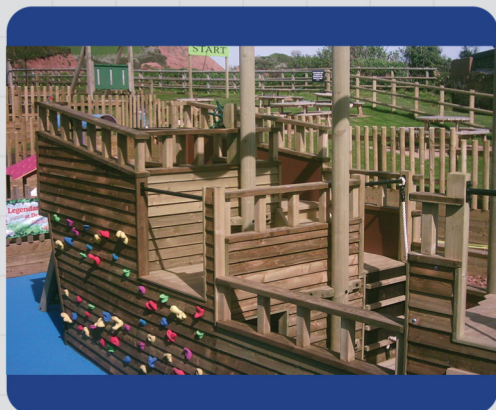

## 3254 - The Coverack Queen

Role Play

Socialising

Imagination

Sliding

Crawling

Unit 1C, St Columb Ind. Est., St Columb Major,  
Cornwall. TR9 6SF • Tel: 01637 881444

email: [info@outdoorplaypeople.co.uk](mailto:info@outdoorplaypeople.co.uk)  
website: [www.outdoorplaypeople.co.uk](http://www.outdoorplaypeople.co.uk)