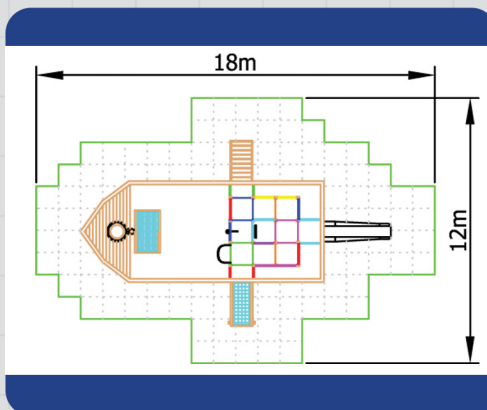

3253 - The Padstow Pirate

Role Play

Socialising

Imagination

Sliding

Crawling

Unit 1C, St Columb Ind. Est., St Columb Major,
Cornwall. TR9 6SF • Tel: 01637 881444
email: info@outdoorplaypeople.co.uk
website: www.outdoorplaypeople.co.uk