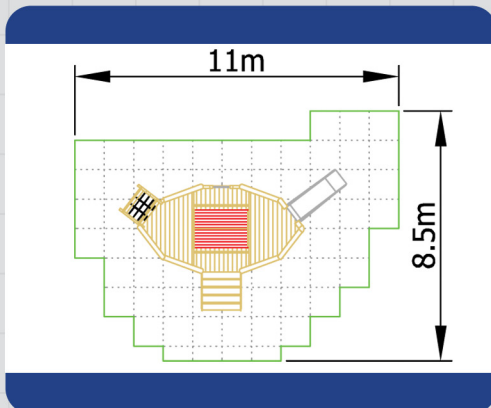

3252 - The Ark

Role Play

Socialising

Imagination

Sliding

Crawling

Unit 1C, St Columb Ind. Est., St Columb Major,
Cornwall. TR9 6SF • Tel: 01637 881444

email: info@outdoorplaypeople.co.uk
website: www.outdoorplaypeople.co.uk