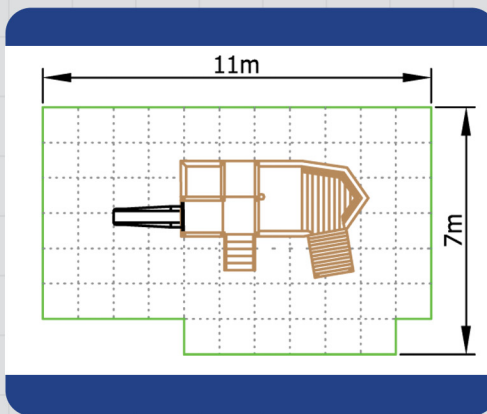

Role Play

Socialising

Imagination

Sliding

Crawling

Unit 1C, St Columb Ind. Est., St Columb Major,
Cornwall. TR9 6SF • Tel: 01637 881444

email: info@outdoorplaypeople.co.uk
website: www.outdoorplaypeople.co.uk