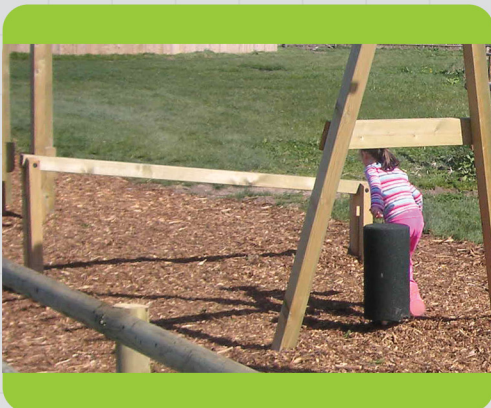

3201 - Straddle Jump Bench

Upper Strength

Agility

Confidence

Achievement

Co-ordination

Unit 1C, St Columb Ind. Est., St Columb Major,
Cornwall. TR9 6SF • Tel: 01637 881444

email: info@outdoorplaypeople.co.uk
website: www.outdoorplaypeople.co.uk