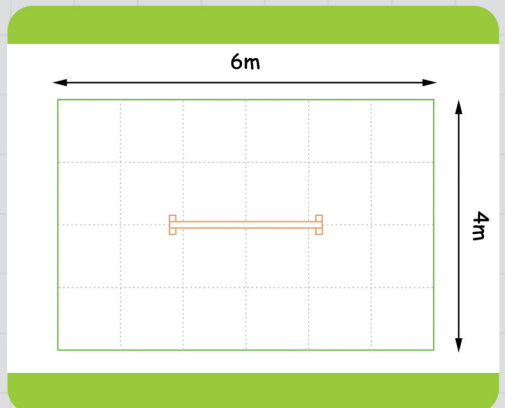

3201 - Straddle Jump Bench

Upper Strength

Agility

Confidence

Achievement

Co-ordination

Unit 1C, St Columb Ind. Est., St Columb Major,
Cornwall. TR9 6SF • Tel: 01637 881444

email: info@outdoorplaypeople.co.uk
website: www.outdoorplaypeople.co.uk