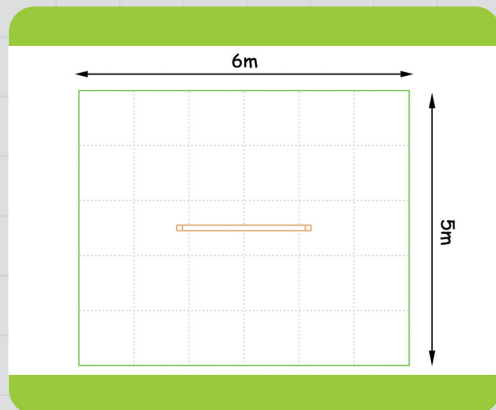

3182 - Climbing Pole

Agility

Upper Strength

Confidence

Achievement

Co-ordination

NB. Please note, photo shown is 1128 Double Climbing Pole

Unit 1C, St Columb Ind. Est., St Columb Major,
Cornwall. TR9 6SF • Tel: 01637 881444