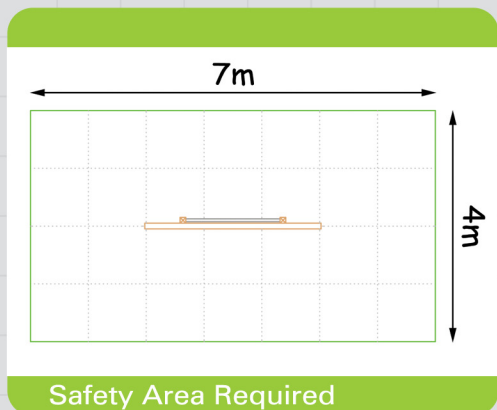

3166 - Assault Bars

Climbing

Confidence

Upper Strength

Agility

Balancing

Unit 1C, St Columb Ind. Est., St Columb Major,
Cornwall. TR9 6SF • Tel: 01637 881444

email: info@outdoorplaypeople.co.uk
website: www.outdoorplaypeople.co.uk