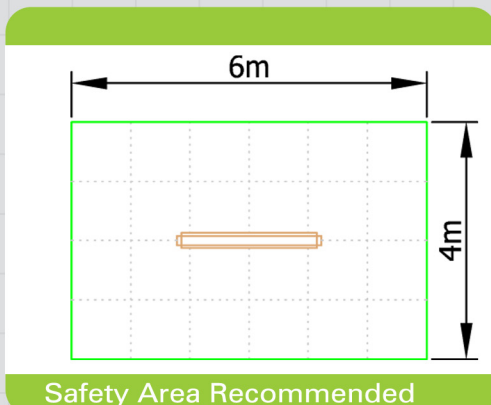

3165 - Assault Wall

Co-ordination

Confidence

Climbing

Agility

Balancing

Safety Area Recommended

Unit 1C, St Columb Ind. Est., St Columb Major,
Cornwall. TR9 6SF • Tel: 01637 881444