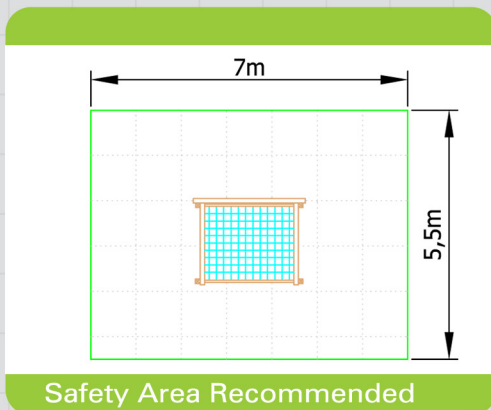

## 3164 - Assault Net

Co-ordination

Confidence

Climbing

Agility

Balancing

Safety Area Recommended

Unit 1C, St Columb Ind. Est., St Columb Major,  
Cornwall. TR9 6SF • Tel: 01637 881444