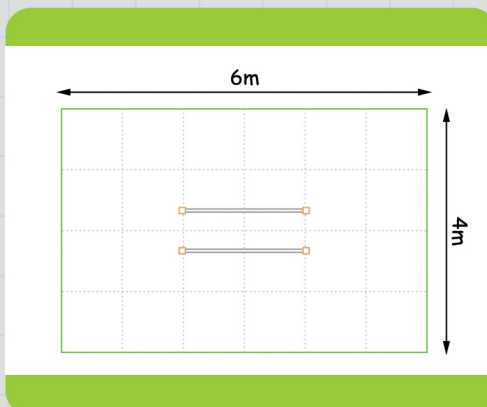

3163 - Parallel Bars

Fitness

Balancing

Confidence

Achievement

Co-ordination

Unit 1C, St Columb Ind. Est., St Columb Major,
Cornwall. TR9 6SF • Tel: 01637 881444

email: info@outdoorplaypeople.co.uk
website: www.outdoorplaypeople.co.uk