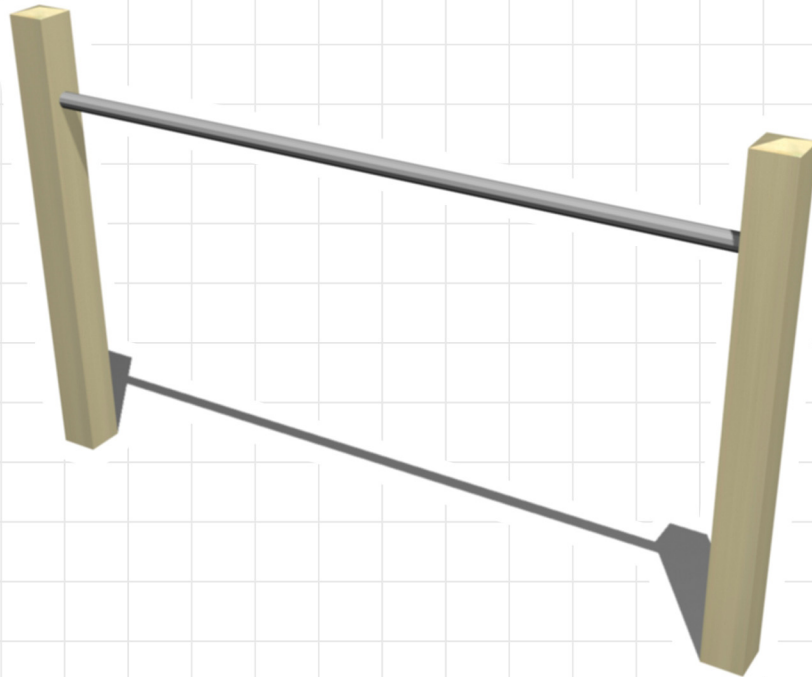

3162 - Somersault Bar Primary

Balancing

Fitness

Confidence

Achievement

Co-ordination

Unit 1C, St Columb Ind. Est., St Columb Major,
Cornwall. TR9 6SF • Tel: 01637 881444

email: info@outdoorplaypeople.co.uk
website: www.outdoorplaypeople.co.uk