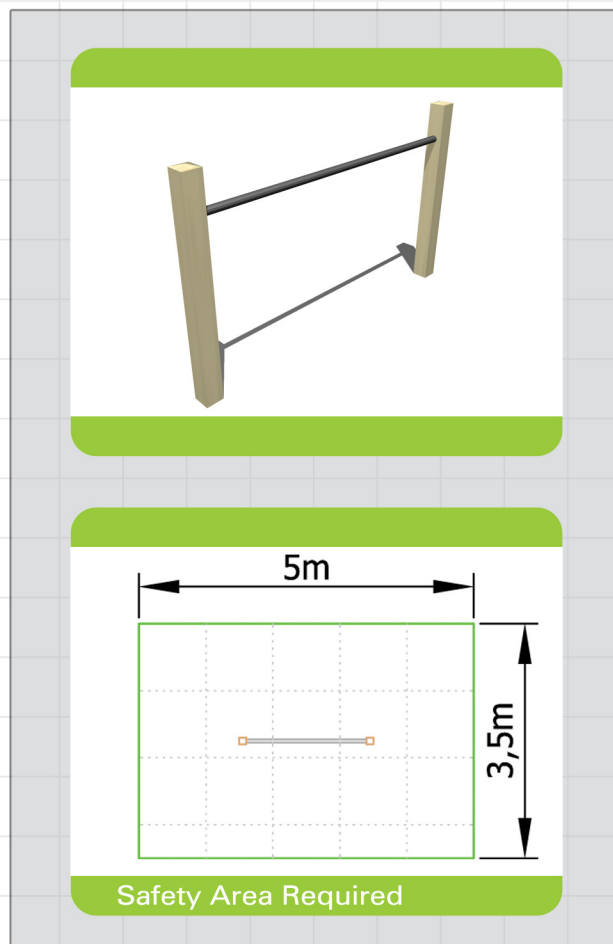

3162 - Somersault Bar Primary

Balancing

Fitness

Confidence

Achievement

Co-ordination

Unit 1C, St Columb Ind. Est., St Columb Major,
Cornwall. TR9 6SF • Tel: 01637 881444

email: info@outdoorplaypeople.co.uk
website: www.outdoorplaypeople.co.uk