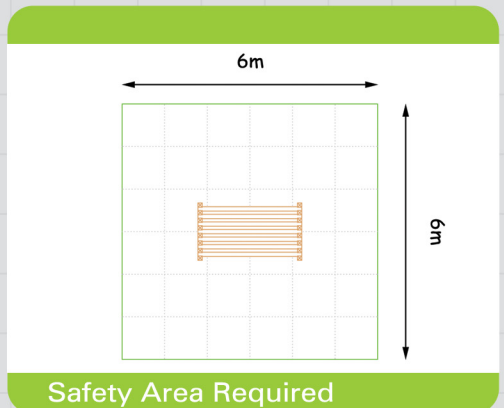

3161 - Scramble Logs

Agility

Balancing

Confidence

Achievement

Climbing

Safety Area Required

Unit 1C, St Columb Ind. Est., St Columb Major,
Cornwall. TR9 6SF • Tel: 01637 881444