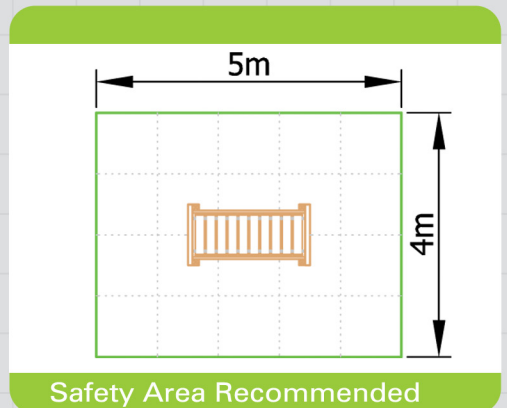

## 3152 - Mini Wobbly Bridge

Agility

Balancing

Confidence

Achievement

Co-ordination

Unit 1C, St Columb Ind. Est., St Columb Major,  
Cornwall. TR9 6SF • Tel: 01637 881444  
email: [info@outdoorplaypeople.co.uk](mailto:info@outdoorplaypeople.co.uk)  
website: [www.outdoorplaypeople.co.uk](http://www.outdoorplaypeople.co.uk)