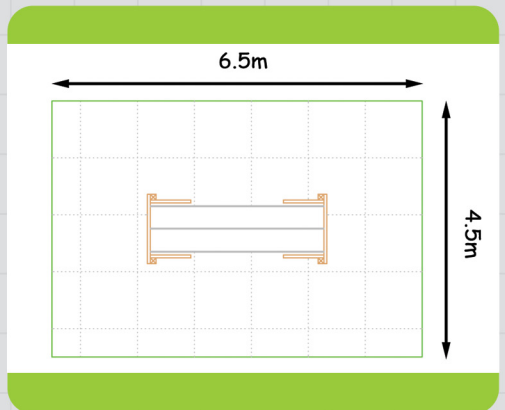

3150 - Burma Bridge

Balancing

Agility

Confidence

Achievement

Co-ordination

Unit 1C, St Columb Ind. Est., St Columb Major,
Cornwall. TR9 6SF • Tel: 01637 881444
email: info@outdoorplaypeople.co.uk
website: www.outdoorplaypeople.co.uk