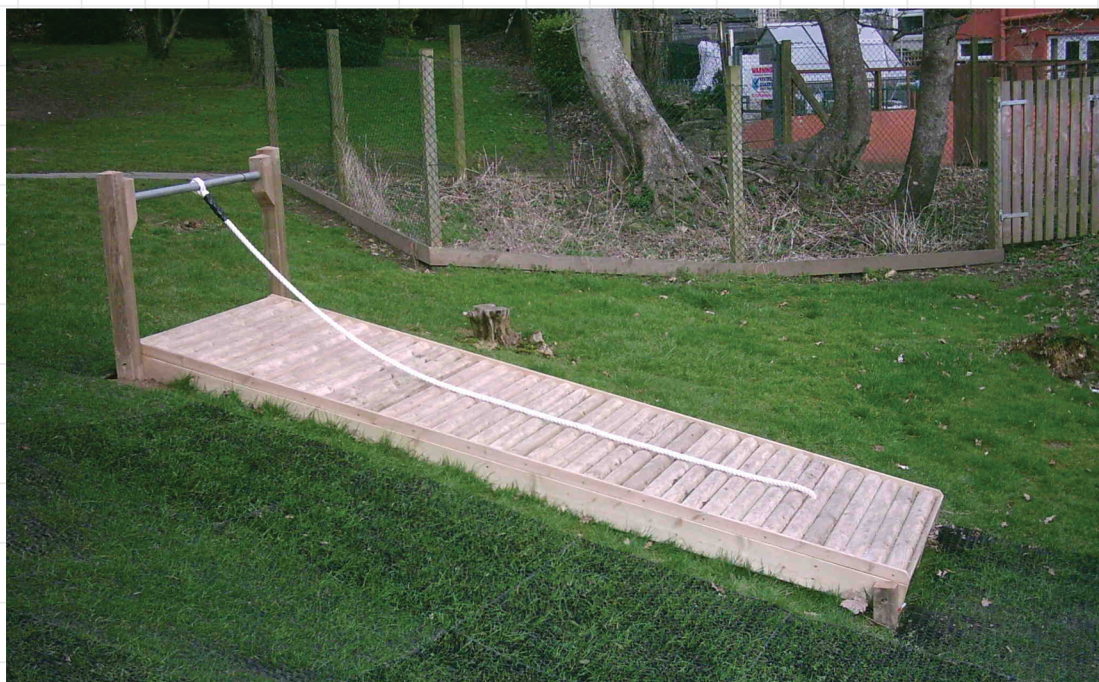

3140 - Embankment Pull-Up Ramp

Agility

Climbing

Confidence

Achievement

Co-ordination

Unit 1C, St Columb Ind. Est., St Columb Major,
Cornwall. TR9 6SF • Tel: 01637 881444

email: info@outdoorplaypeople.co.uk
website: www.outdoorplaypeople.co.uk