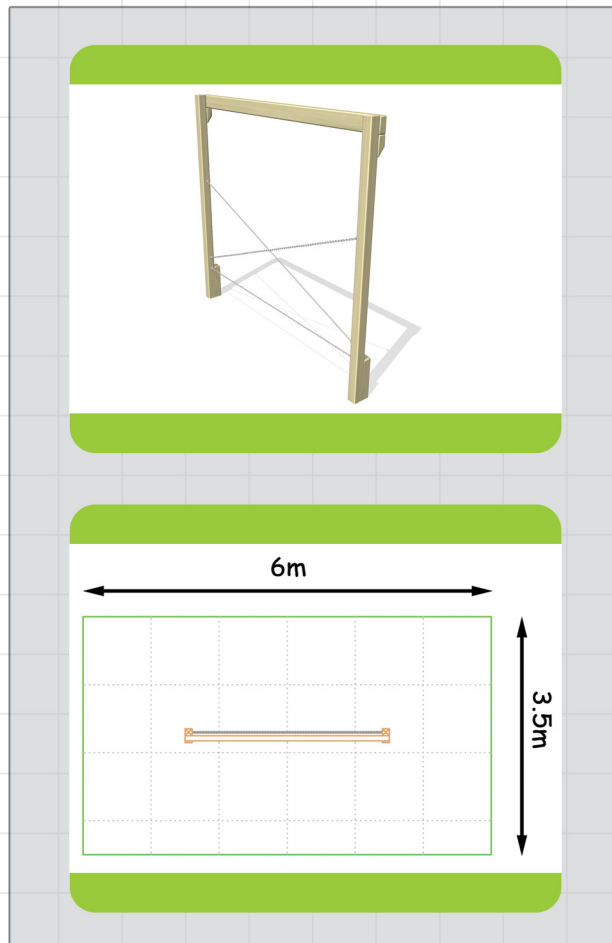

## 3120 - Crossover Chain Walk Primary

Balancing

Fitness

Confidence

Achievement

Co-ordination

Unit 1C, St Columb Ind. Est., St Columb Major,  
Cornwall. TR9 6SF • Tel: 01637 881444

email: [info@outdoorplaypeople.co.uk](mailto:info@outdoorplaypeople.co.uk)  
website: [www.outdoorplaypeople.co.uk](http://www.outdoorplaypeople.co.uk)