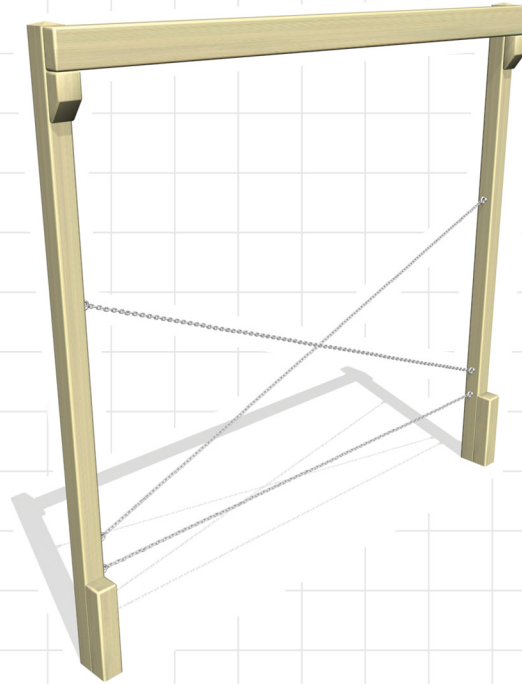

## 3120 - Crossover Chain Walk Primary

Balancing

Fitness

Confidence

Achievement

Co-ordination

Unit 1C, St Columb Ind. Est., St Columb Major,  
Cornwall. TR9 6SF • Tel: 01637 881444

email: [info@outdoorplaypeople.co.uk](mailto:info@outdoorplaypeople.co.uk)  
website: [www.outdoorplaypeople.co.uk](http://www.outdoorplaypeople.co.uk)