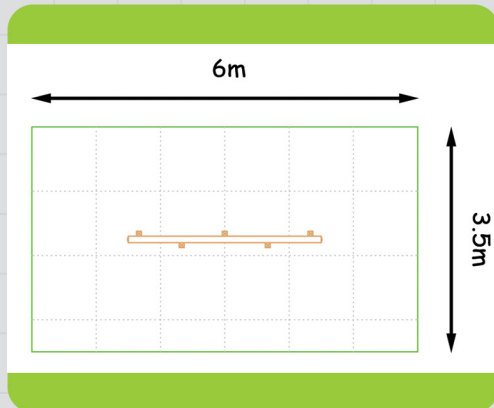

3110 - Inclined Post Weave

Agility

Balancing

Confidence

Achievement

Co-ordination

Unit 1C, St Columb Ind. Est., St Columb Major,
Cornwall. TR9 6SF • Tel: 01637 881444

email: info@outdoorplaypeople.co.uk
website: www.outdoorplaypeople.co.uk