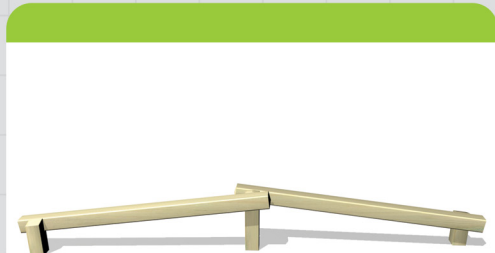

3107 - Double Inclined Balance Beam Primary

Agility

Balancing

Confidence

Achievement

Co-ordination

Safety Area Recommended

Unit 1C, St Columb Ind. Est., St Columb Major, Cornwall. TR9 6SF • Tel: 01637 881444