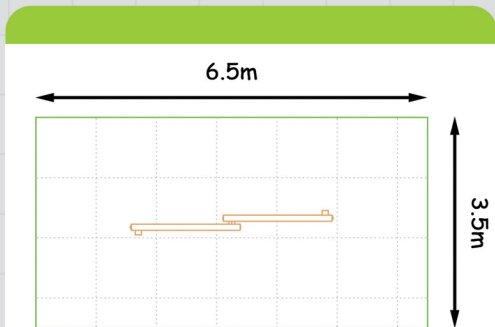

3107 - Double Inclined Balance Beam Primary

Agility

Balancing

Confidence

Achievement

Co-ordination

Safety Area Recommended

Unit 1C, St Columb Ind. Est., St Columb Major, Cornwall. TR9 6SF • Tel: 01637 881444