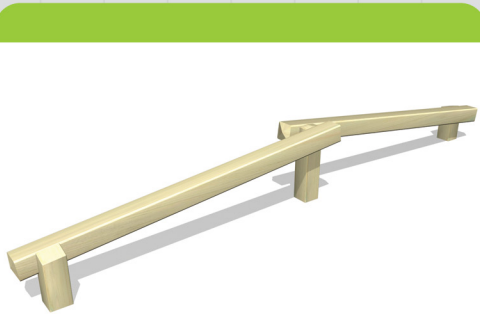

3107 - Double Inclined Balance Beam Primary

Agility

Balancing

Confidence

Achievement

Co-ordination

Safety Area Recommended

Unit 1C, St Columb Ind. Est., St Columb Major, Cornwall. TR9 6SF • Tel: 01637 881444