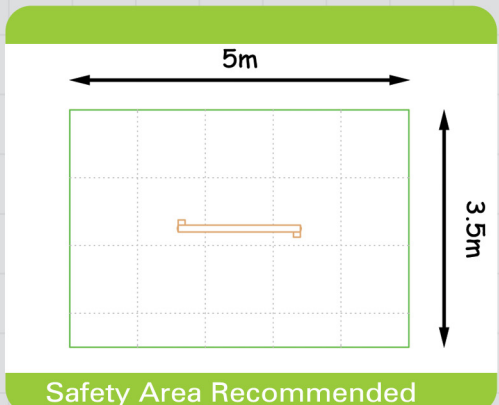

3106 - Inclined Balance Beam Primary

Agility

Balancing

Confidence

Achievement

Co-ordination

Safety Area Recommended

Unit 1C, St Columb Ind. Est., St Columb Major,
Cornwall. TR9 6SF • Tel: 01637 881444