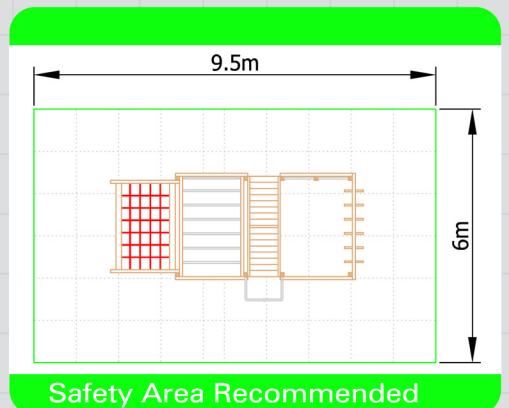

3052 - Torpoint Activity Centre

Co-ordination

Confidence

Climbing

Agility

Balancing

Safety Area Recommended

Unit 1C, St Columb Ind. Est., St Columb Major,
Cornwall. TR9 6SF • Tel: 01637 881444
email: info@outdoorplaypeople.co.uk
website: www.outdoorplaypeople.co.uk