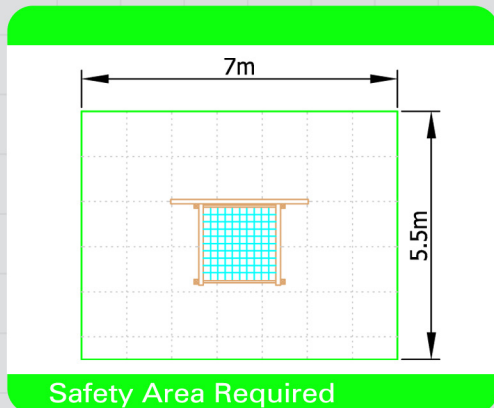

3050 - Assault Net with Ladder & Climbing Rope

Climbing

Confidence

Upper Strength

Agility

Balancing

Unit 1C, St Columb Ind. Est., St Columb Major,
Cornwall. TR9 6SF • Tel: 01637 881444

email: info@outdoorplaypeople.co.uk
website: www.outdoorplaypeople.co.uk