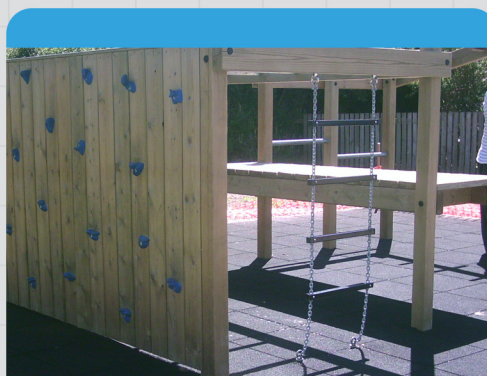

1185 - 5-Rung Ladder with Chains

Climbing

Upper Strength

Confidence

Agility

Co-ordination

Unit 1C, St Columb Ind. Est., St Columb Major,
Cornwall. TR9 6SF • Tel: 01637 881444

email: info@outdoorplaypeople.co.uk
website: www.outdoorplaypeople.co.uk