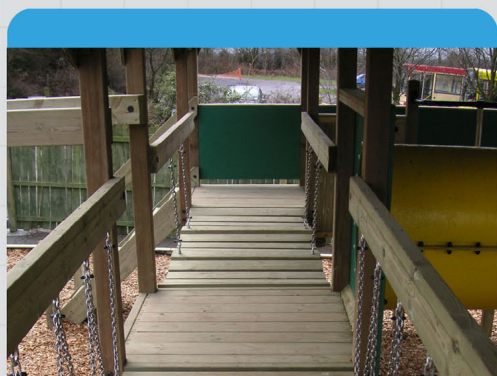

## 1136 - Wobbly Bridge

Balancing

Socialising

Crawling

Agility

Co-ordination

Unit 1C, St Columb Ind. Est., St Columb Major,  
Cornwall. TR9 6SF • Tel: 01637 881444

email: [info@outdoorplaypeople.co.uk](mailto:info@outdoorplaypeople.co.uk)  
website: [www.outdoorplaypeople.co.uk](http://www.outdoorplaypeople.co.uk)