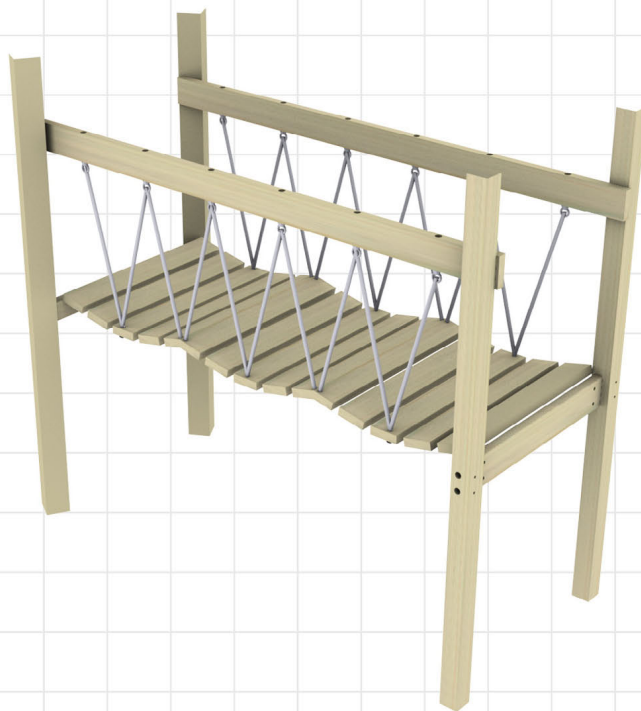

## 1136 - Wobbly Bridge

Balancing

Socialising

Crawling

Agility

Co-ordination

Unit 1C, St Columb Ind. Est., St Columb Major,  
Cornwall. TR9 6SF • Tel: 01637 881444

email: [info@outdoorplaypeople.co.uk](mailto:info@outdoorplaypeople.co.uk)  
website: [www.outdoorplaypeople.co.uk](http://www.outdoorplaypeople.co.uk)

**Outdoor**  
**PlayPeople**

Outdoor Play People reserve the right to adjust the design, material or specification without prior notification. Products may not appear exactly as shown in the illustrations.