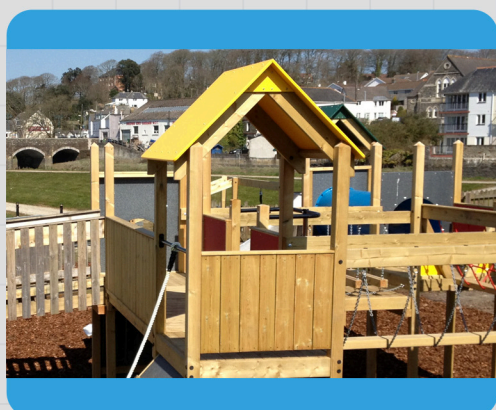

## 1121 - HDPE Tower Roof

Climbing

Socialising

Crawling

Upper Strength

Co-ordination

Unit 1C, St Columb Ind. Est., St Columb Major,  
Cornwall. TR9 6SF • Tel: 01637 881444

email: [info@outdoorplaypeople.co.uk](mailto:info@outdoorplaypeople.co.uk)  
website: [www.outdoorplaypeople.co.uk](http://www.outdoorplaypeople.co.uk)