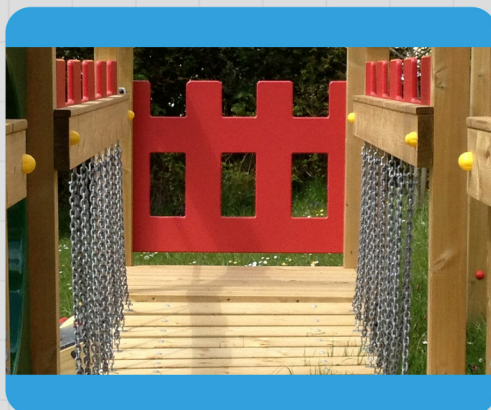

1109 - HDPE Tower Panel

Climbing

Balancing

Confidence

Agility

Co-ordination

Unit 1C, St Columb Ind. Est., St Columb Major,
Cornwall. TR9 6SF • Tel: 01637 881444

email: info@outdoorplaypeople.co.uk
website: www.outdoorplaypeople.co.uk