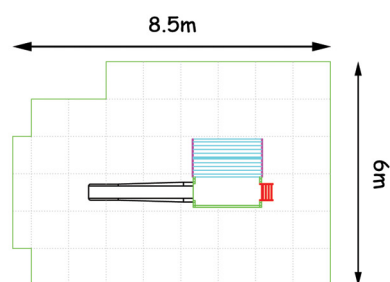

1003 - Trekkenning Play House

Imagination

Socialising

Role Play

Inclusive

Educational

Safety Area Required

Unit 1C, St Columb Ind. Est., St Columb Major,
Cornwall. TR9 6SF • Tel: 01637 881444